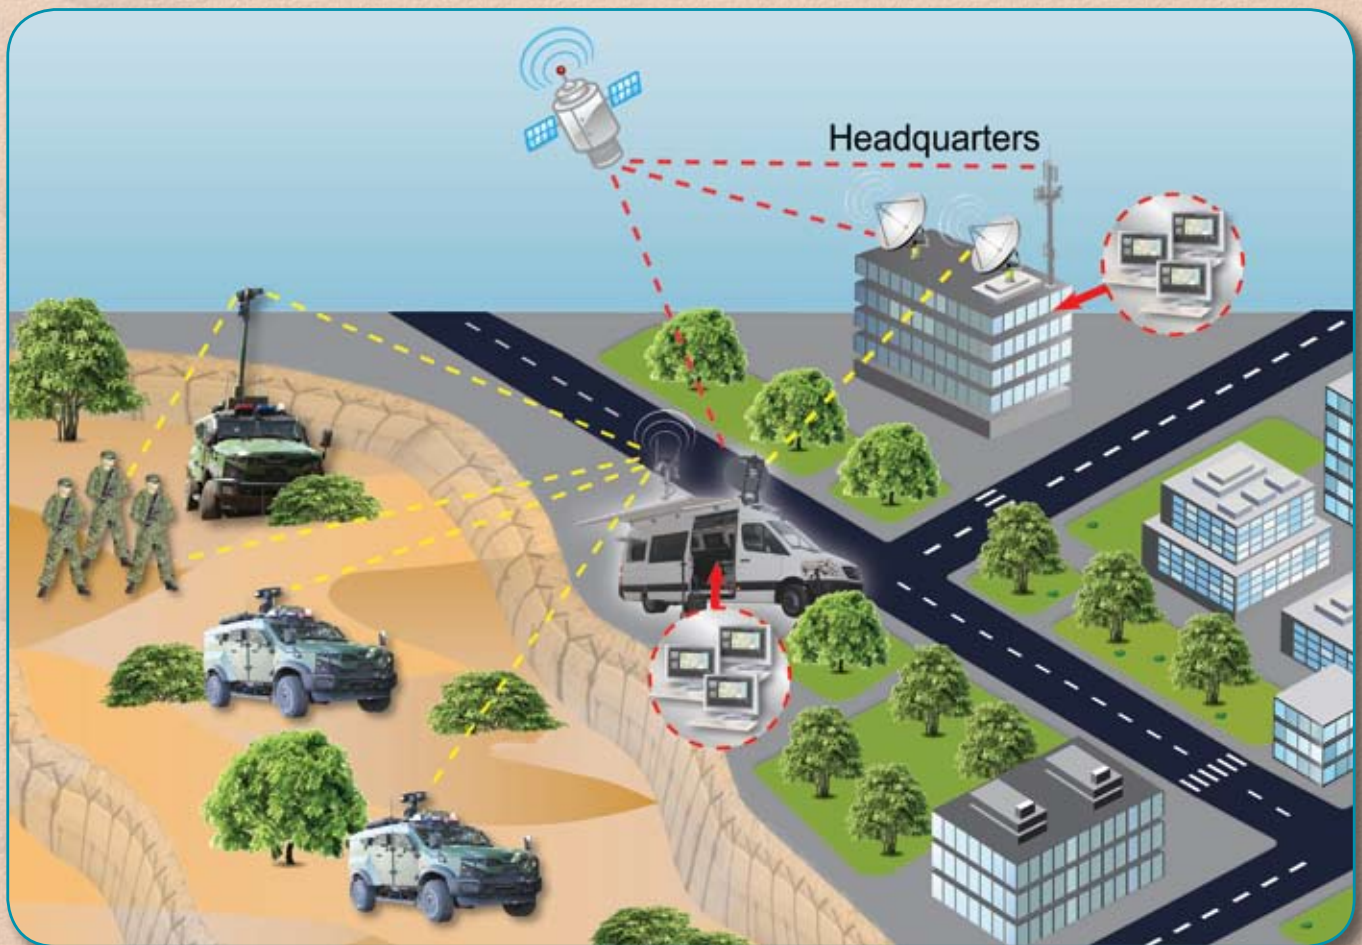

Vehicle self protection system provides 360 degrees panoramic view with advanced motion detection for alerting of intrusion to near vehicle perimeter.

Side wheels cameras, right & left, provide side view for hard and narrow terrain driving.

Jamming system, provides blocking of radio waves upon demand of required frequencies.

Night thermal driving cameras, front & rear,

enables driving without any lights in darkness, smoke & fog.

Eldor Communication Technologies Ltd is a leading provider of diverse solutions for Defense & Security systems. Eldor specialized in design, development, integration and implementation of large scale turn-key projects that are used in mission critical applications that are used by military and paramilitary organizations, airports, transportation companies and private enterprises.