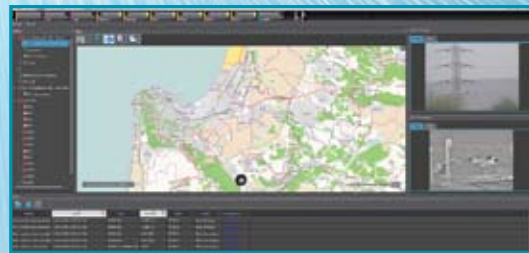

ELIOS Mobile Observer

ELIOS Mobile Observer Eldor Mission Critical Vehicle, designed for border / coastal patrol missions and perimeter security. Can be fitted to police / military / armored vehicles, Covert or regular operation.

ELIOS Mobile Observer turn-key vehicle solution, design, integration and assembly of advanced technological subsystems. SW & HW system, location, observation, video management system, RoIP & VoIP, night & rough terrain driving cameras.

Eldor Provides a complete vehicles package to mission critical solutions:

Elios Observation System mid to long range, day/night observation system, local in-vehicle controlled or remote controlled from central station, it is a dual sensor electro optic system consist of pan tilt unit, thermal & color camera, command and control console with operating software.

Command & Control application:

- ▶ Real time GIS mapping, GPS positioning
- ▶ Video Management System
- ▶ Event Management module

- ▶ VoIP & RoIP tool bar
- ▶ Recording Voice, Video and Data
- ▶ Reports, History and debriefing